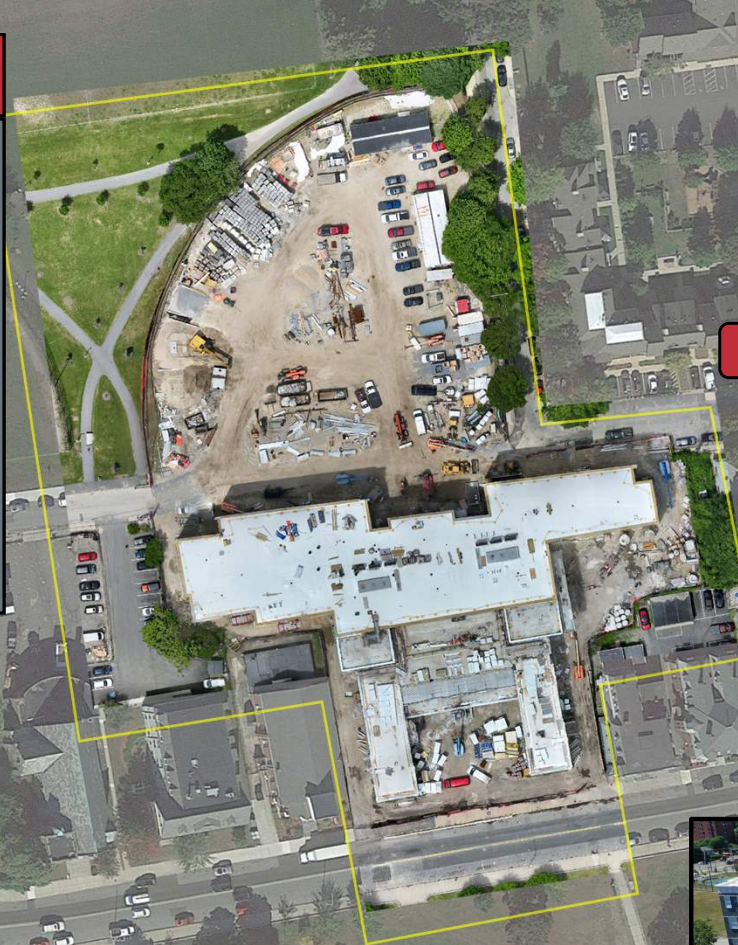

Lawrence Oliver Monthly Update – July 2024

Construction Updates

Upcoming Activities

- Window, curtainwall, façade panel and masonry install
- MEP Rough - Lower Level & Level 5
- Drywall install and taping - Level 4 & 5
- Kitchen hood & walk-in cooler install

Community Impacts

- Framing and drywall deliveries
- Glass, and window deliveries
- Insulation and masonry deliveries
- Façade panel deliveries