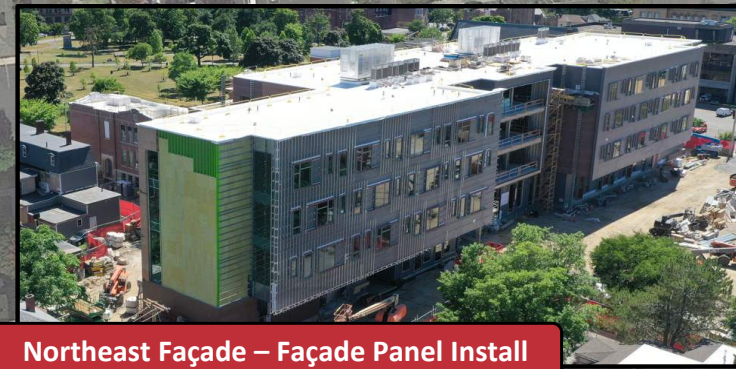

Lawrence Oliver Monthly Update – July 2024

Construction Updates

Upcoming Activities

- Window, curtainwall, façade panel and masonry install
- MEP Rough - Lower Level & Level 5
- Drywall install and taping - Level 4 & 5
- Kitchen hood & walk-in cooler install

Community Impacts

- Framing and drywall deliveries
- Glass, and window deliveries
- Insulation and masonry deliveries
- Façade panel deliveries

Northeast Façade – Façade Panel Install

Existing Building - Interior Framing